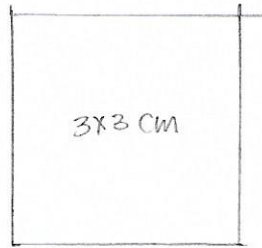

0.5 x 4.5 cm

RED

3 x 3 cm

RED

4 x 4.5 cm

RED

2 x 6 cm

RED

0.5 x 2 cm

RED

1 x 5 cm

BROWN

approx 15

0.5 x 3 cm

BROWN

approx 30

2 x 2.5 cm

WHITE

1 x 2 cm

WHITE

0.5 x 0.5 cm

YELLOW

Fondant tractor cake template

4cm diameter

black

2cm diameter

2 black
1 yellow

1cm diameter

2 yellow

3cm diameter

0.9 cm

1.8cm diameter