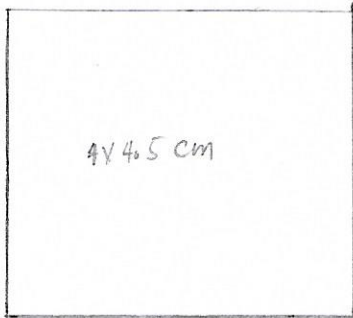

0.5 x 4.5 cm

RED

3 x 3 cm

RED

4 x 4.5 cm

RED

2 x 6 cm

RED

0.5 x 2 cm

RED

1 x 5 cm

BROWN

approx 15

0.5 x 3 cm

BROWN

approx 30

2 x 2.5 cm

WHITE

1 x 2 cm

WHITE

0.5 x 0.5 cm

YELLOW

Fondant tractor cake template

4cm diameter

black

2cm diameter

2 black
1 yellow

1cm diameter

2 yellow

3cm diameter

0.9 cm

1.8cm diameter